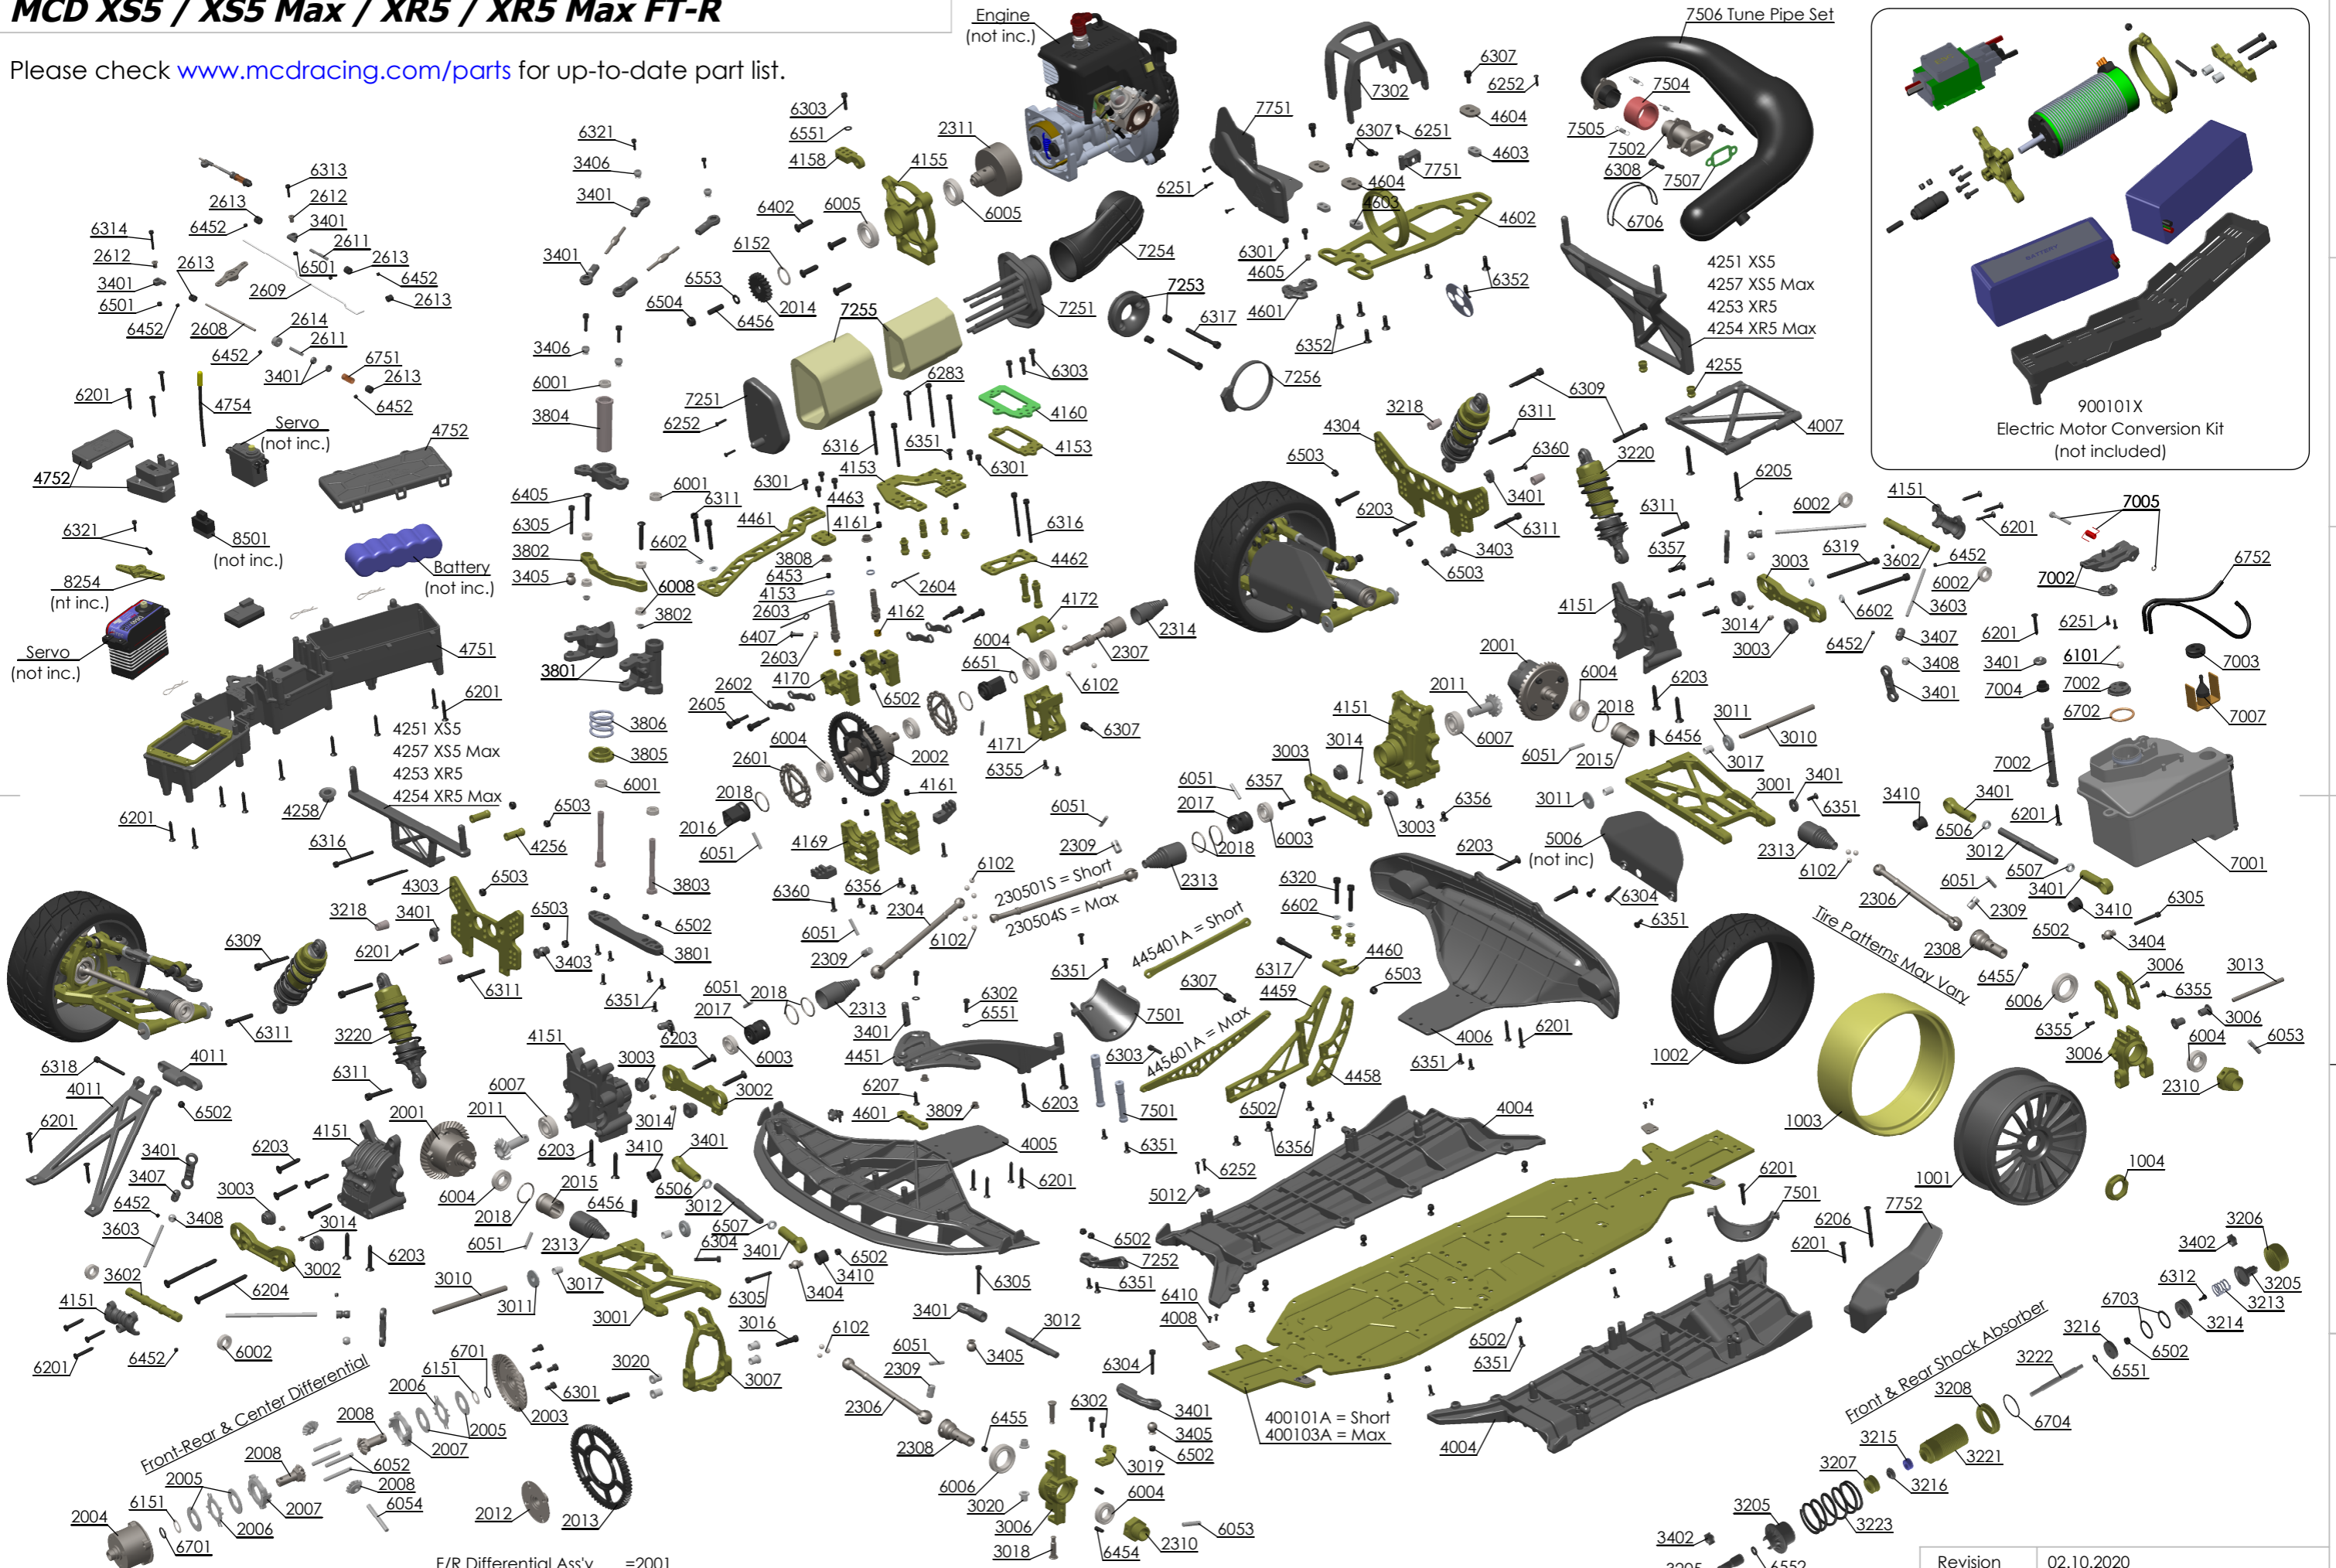

MCD XS5 / XS5 Max / XR5 / XR5 Max FT-R

Please check www.mcdracing.com/parts for up-to-date part list.

Revision	02.10.2020	Sheet	A3
Scale	1:6		